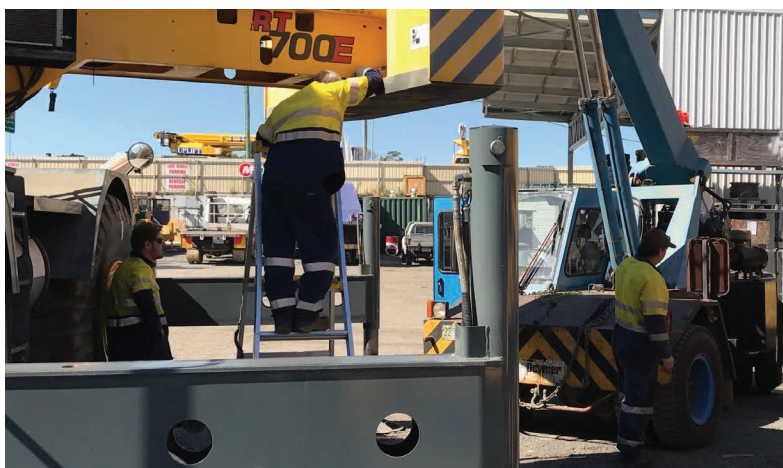

Insurance Claims and Repairs

We are a registered repairer with most major insurance companies. We carry out structural repairs and re-fabrication on all crane makes and models, to the quality of the OEM manufacturer, all in one location.

Boom Repair and Fabrication

We specialise in telescopic boom section repair and re-fabrication. Coupled with our onsite expertise in hydraulic repairs, we will get you back and operational faster to OEM standard, all certified and ready for operation.

24/7 EMERGENCY CONTACT
1800 849 029

HIAB

HIAB Installation, Service & Parts

TRT are your local HIAB service agent. Our factory trained technicians provide full warranty services, repairs and maintenance for HIAB, Jonsered, Moffett and Multilift. We install HIAB equipment onsite including HIAB cranes, Jonsered log cranes, Moffett and Multilift. We provide HIAB Procure™ tailored maintenance support. We have an extensive range of genuine HIAB parts available, with stock onsite.

24/7 ADVICE & SUPPORT

Huge Stocks of Genuine Parts

Competitive Pricing

ROBWAY

We are distributors of Robway. Robway are leading developers and manufacturers of safe load indicators and line-tension monitoring equipment for all types of cranes, capacities and heavy lifting equipment. We stock a full range of systems and components to retrofit your crane, with install options available including RCIs, sensors and web enabled data telemetry, for 24/7 coverage of your gear.