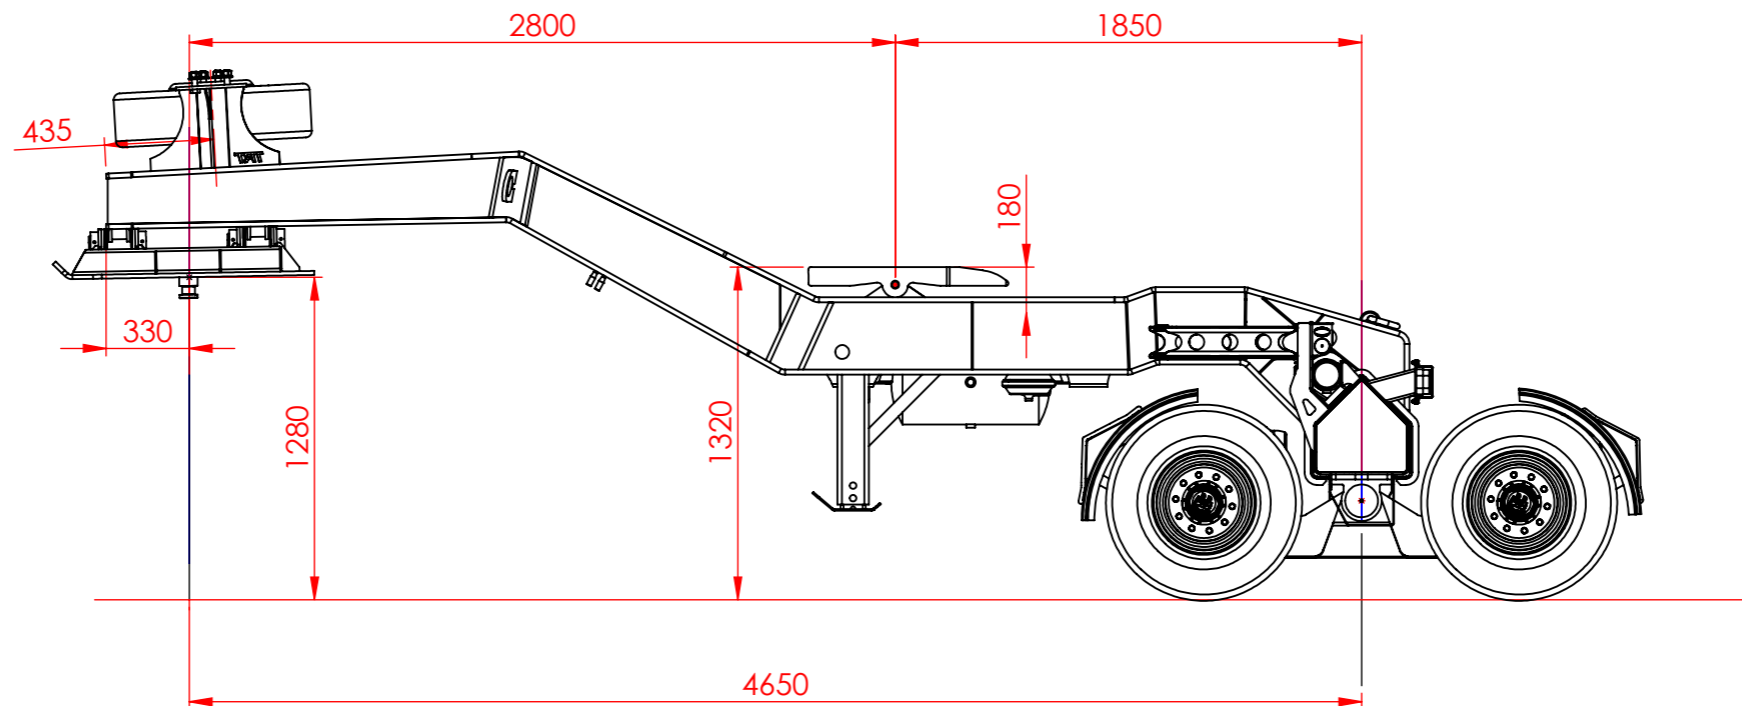

# TRT

**MADE  
POSSIBLE**

**2 X 8 DOLLY ASSY**

THIS DRAWING IS COPYRIGHT AND IS THE  
PROPERTY OF TIDD ROSS TODD LTD.

**CLOSED WIDTH 2490mm  
OPEN WIDTH 4290mm**

**TRT**  
MADE  
POSSIBLE

2 X 8 DOLLY ASSY

THIS DRAWING IS COPYRIGHT AND IS THE  
PROPERTY OF TIDD ROSS TODD LTD.