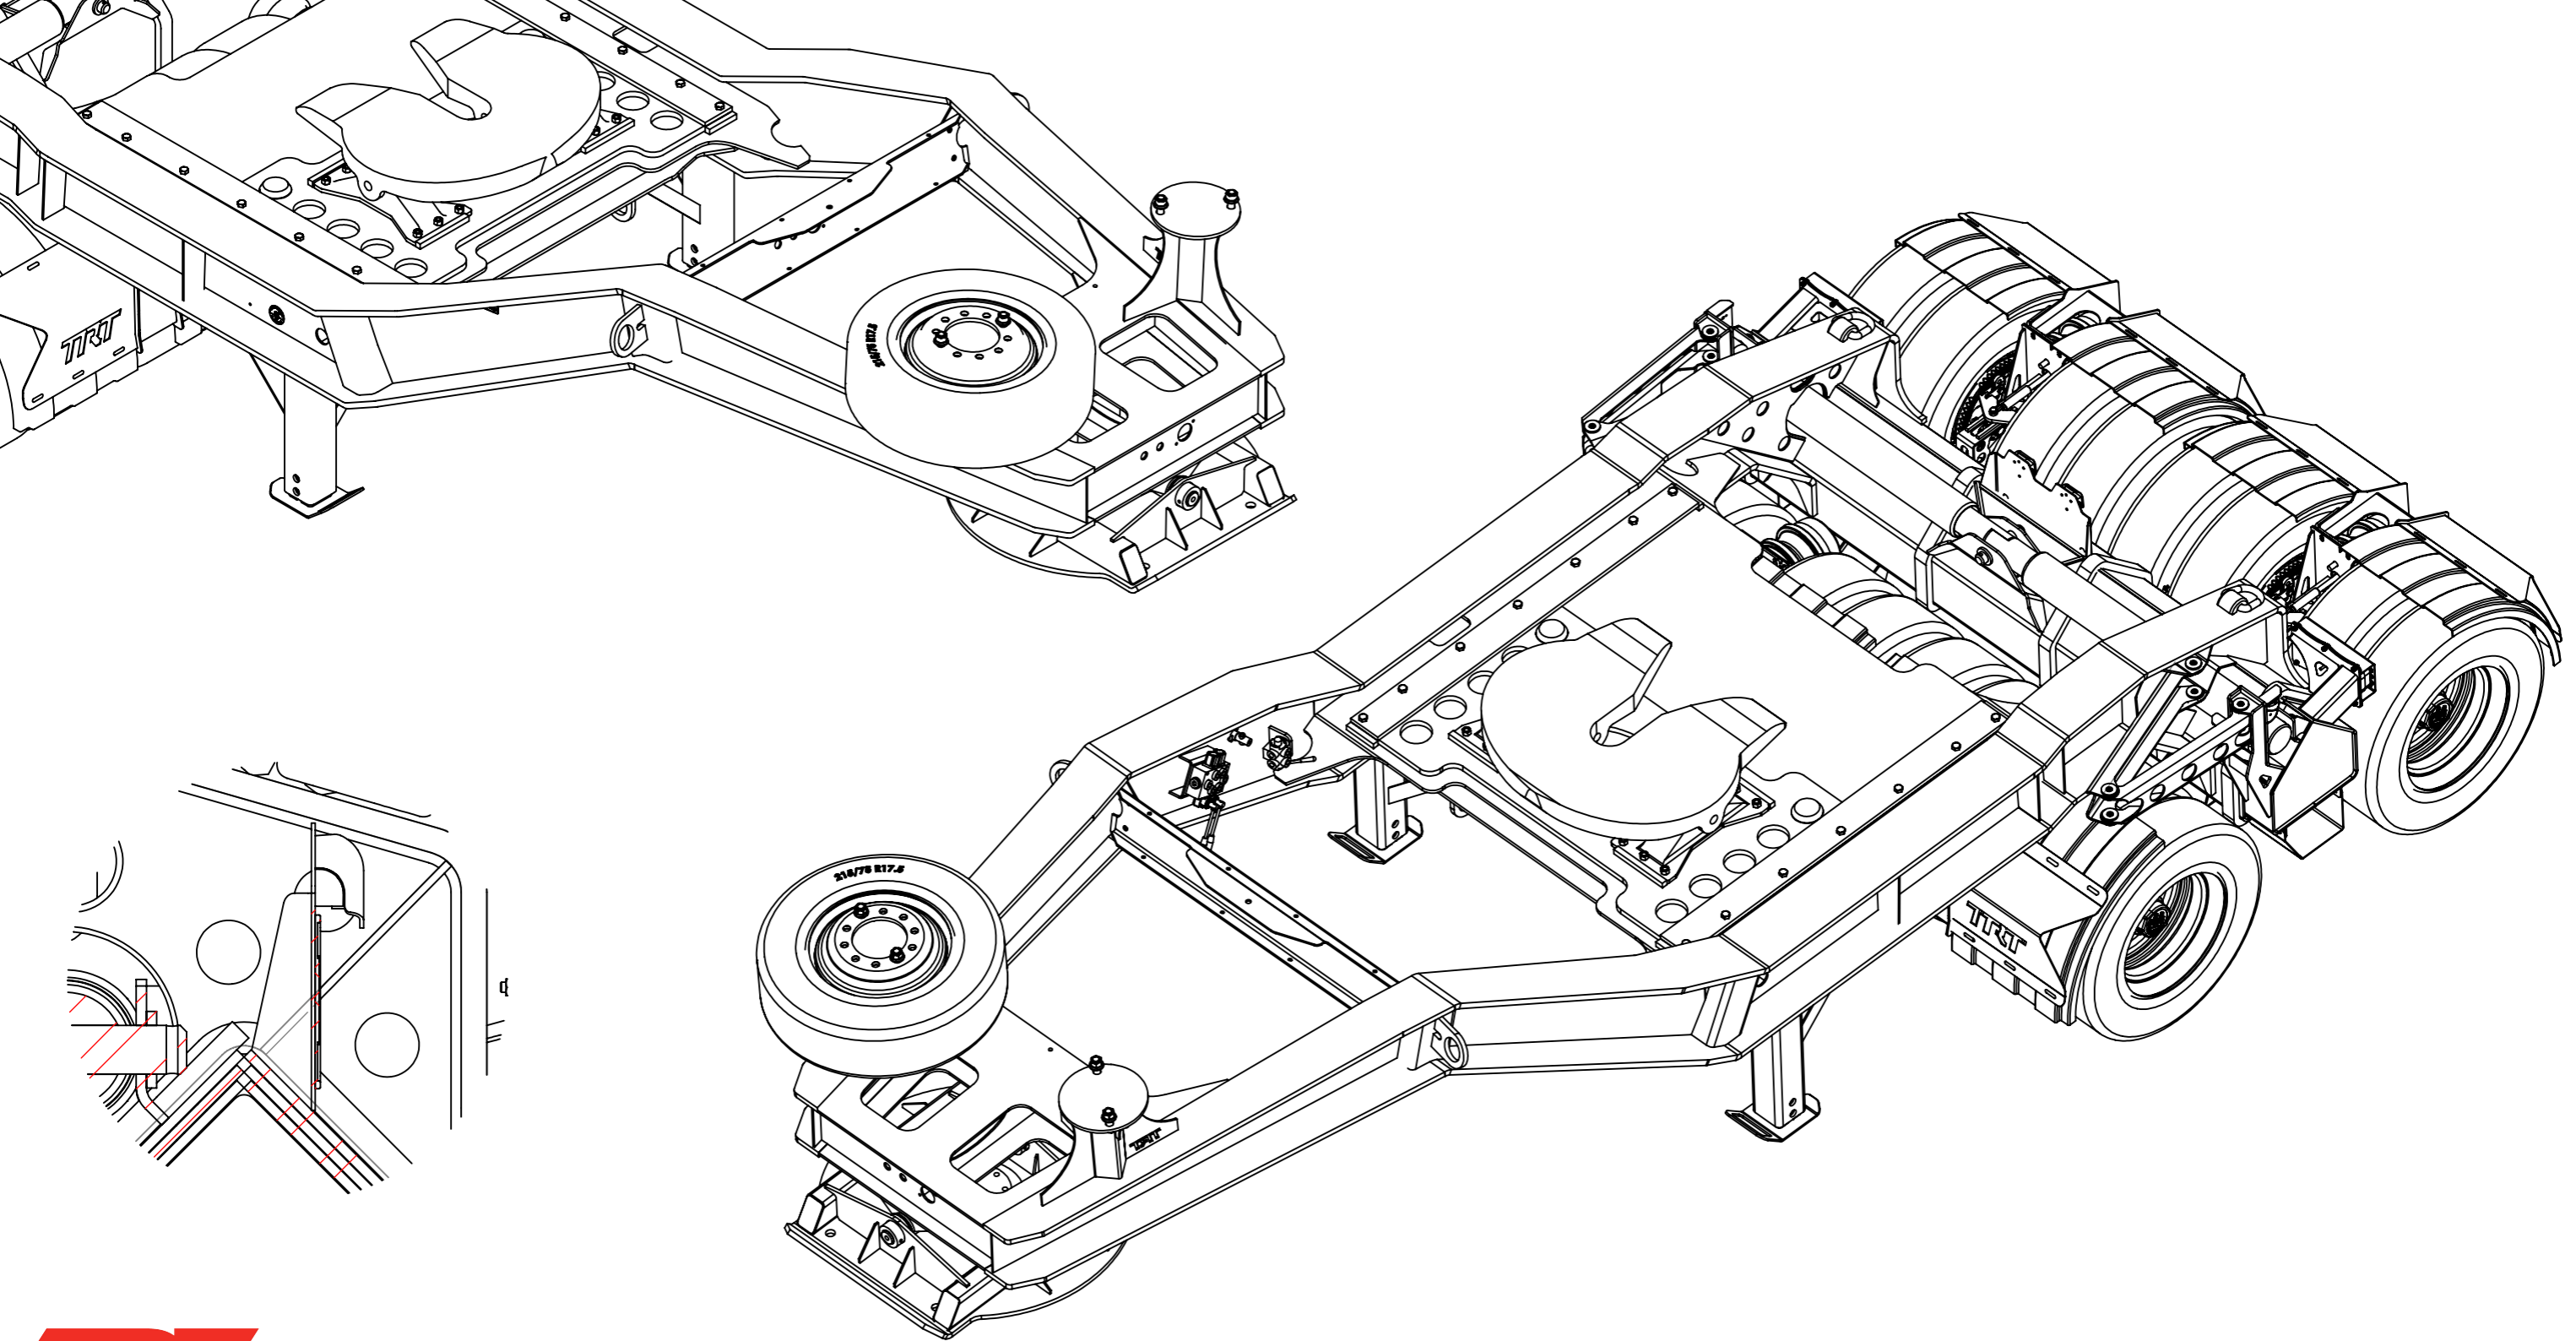

# TRT

**MADE  
POSSIBLE**

**2 X 8 DOLLY ASSY**

THIS DRAWING IS COPYRIGHT AND IS THE  
PROPERTY OF TIDD ROSS TODD LTD.

**CLOSED WIDTH 2490mm  
OPEN WIDTH 4290mm**

**TRT**  
MADE  
POSSIBLE

2 X 8 DOLLY ASSY

THIS DRAWING IS COPYRIGHT AND IS THE  
PROPERTY OF TIDD ROSS TODD LTD.