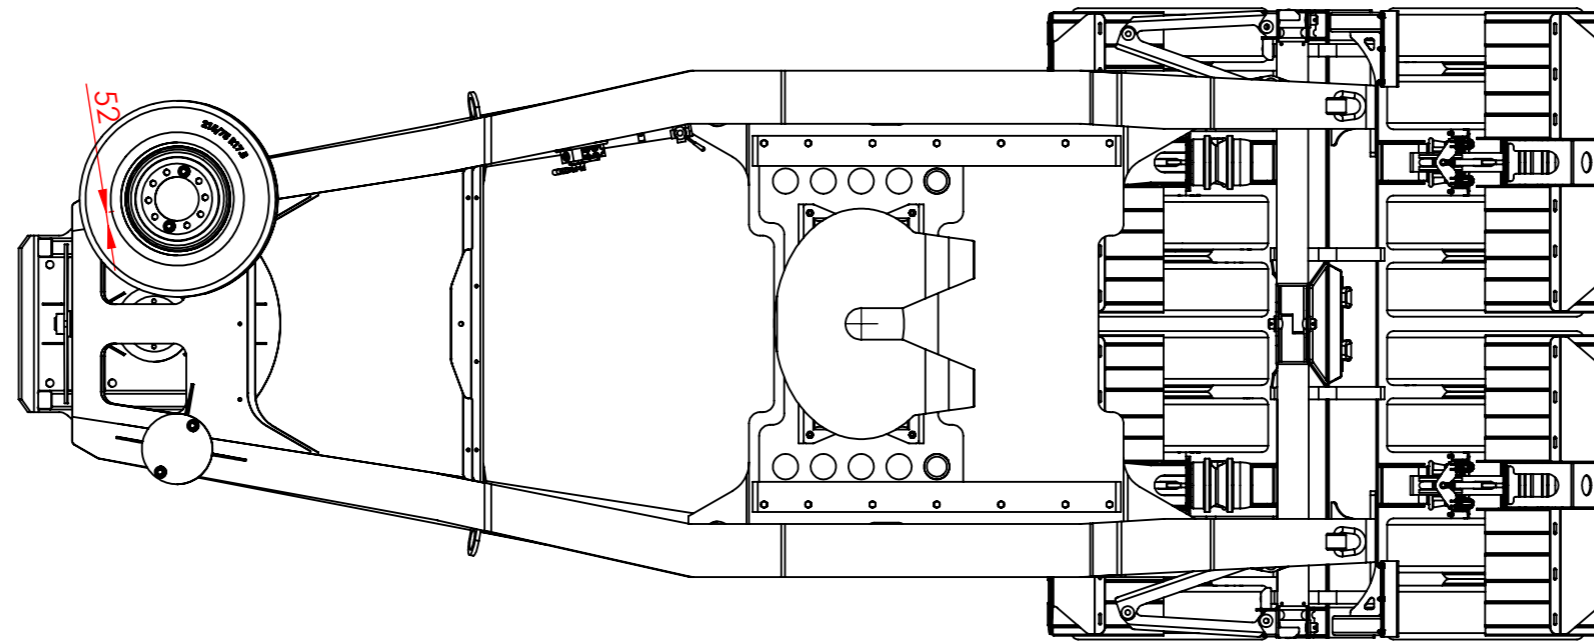

# TRT

**MADE  
POSSIBLE**

**2 X 8 DOLLY ASSY**

THIS DRAWING IS COPYRIGHT AND IS THE  
PROPERTY OF TIDD ROSS TODD LTD.

**CLOSED WIDTH 2490mm  
OPEN WIDTH 4290mm**

**TRT**  
MADE  
POSSIBLE

2 X 8 DOLLY ASSY

THIS DRAWING IS COPYRIGHT AND IS THE  
PROPERTY OF TIDD ROSS TODD LTD.